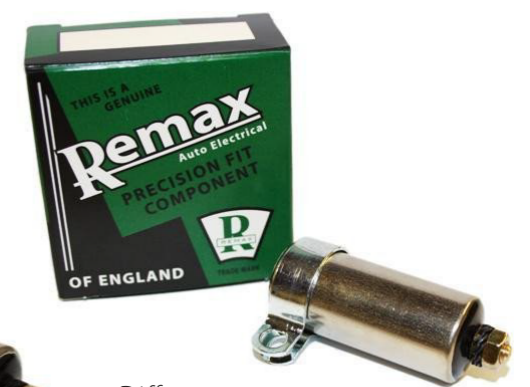

Remax

Auto Electrical

TRADE MARK

Distributor Type DVX6A

Distributor Cap

ES215 - Rep Lucas
407043 DDB161 Fits
DX6A DVZ6A DZ6A
DVX6A

ES215
£32

Rotor Arm

ES79 - DSB122C 407050
Fits D2A DKY4A DX4A
DZ4A DVX4A DX6A
DZ6A DVZ6A DVX6A

ES79
£9.00

Centre Strap

Condenser

ES96 - DCB121C 407044
484261 489244 Fits
DX4A DZ4A DVX4A
DX6A DZ6A DVZ6A
DVX6A DY

ES96
£12.90

Different strap
to ES96. Larger
hole & different form.

Condenser

ES92 - DCB121C 400308
Fits DKY4A DK4 DK6
DX6A DZ6A DVZ6A
DVX6A
(Needs Soldering)

ES92
£12.50

Remax has been established to provide its customers with high quality auto electrical parts.
We pride ourselves on the select sourcing of EU manufactured products.